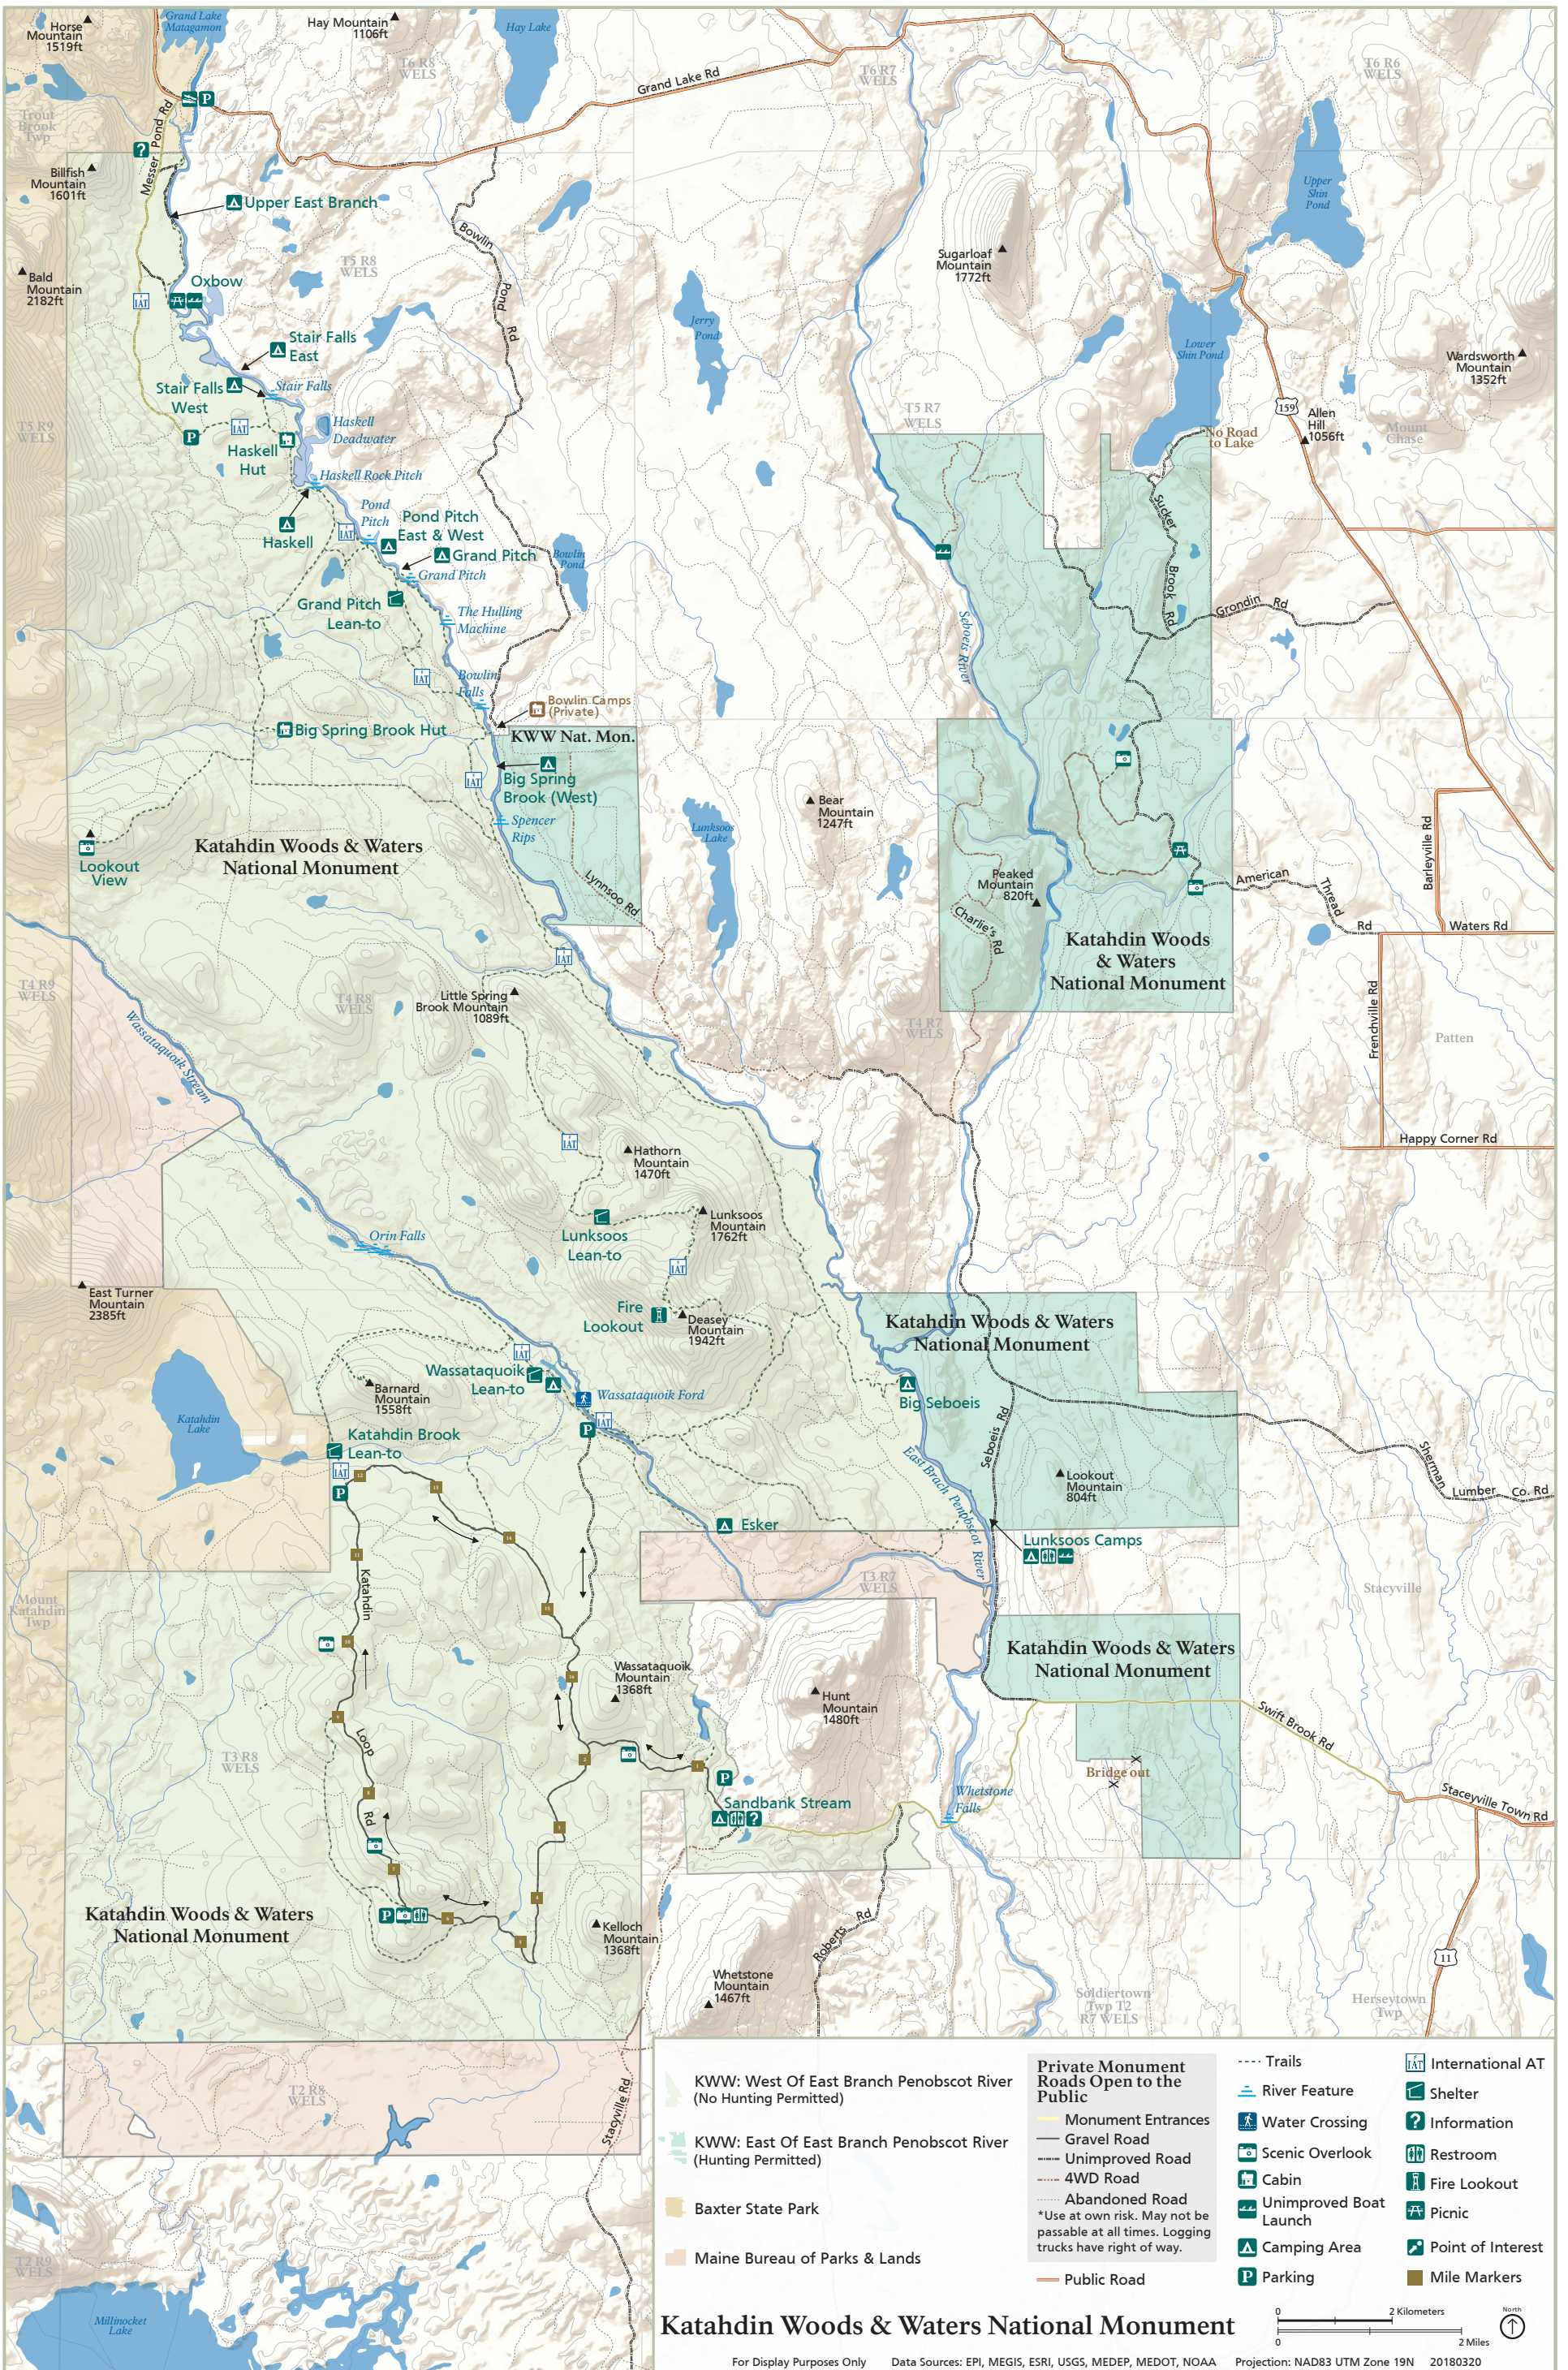

Katahdin Woods & Waters National Monument

Katahdin Woods & Waters National Monument

For Display Purposes Only Data Sources: EPI, MEGIS, ESRI, USGS, MEDEP, MEDOT, NOAA Projection: NAD83 UTM Zone 19N 20180320